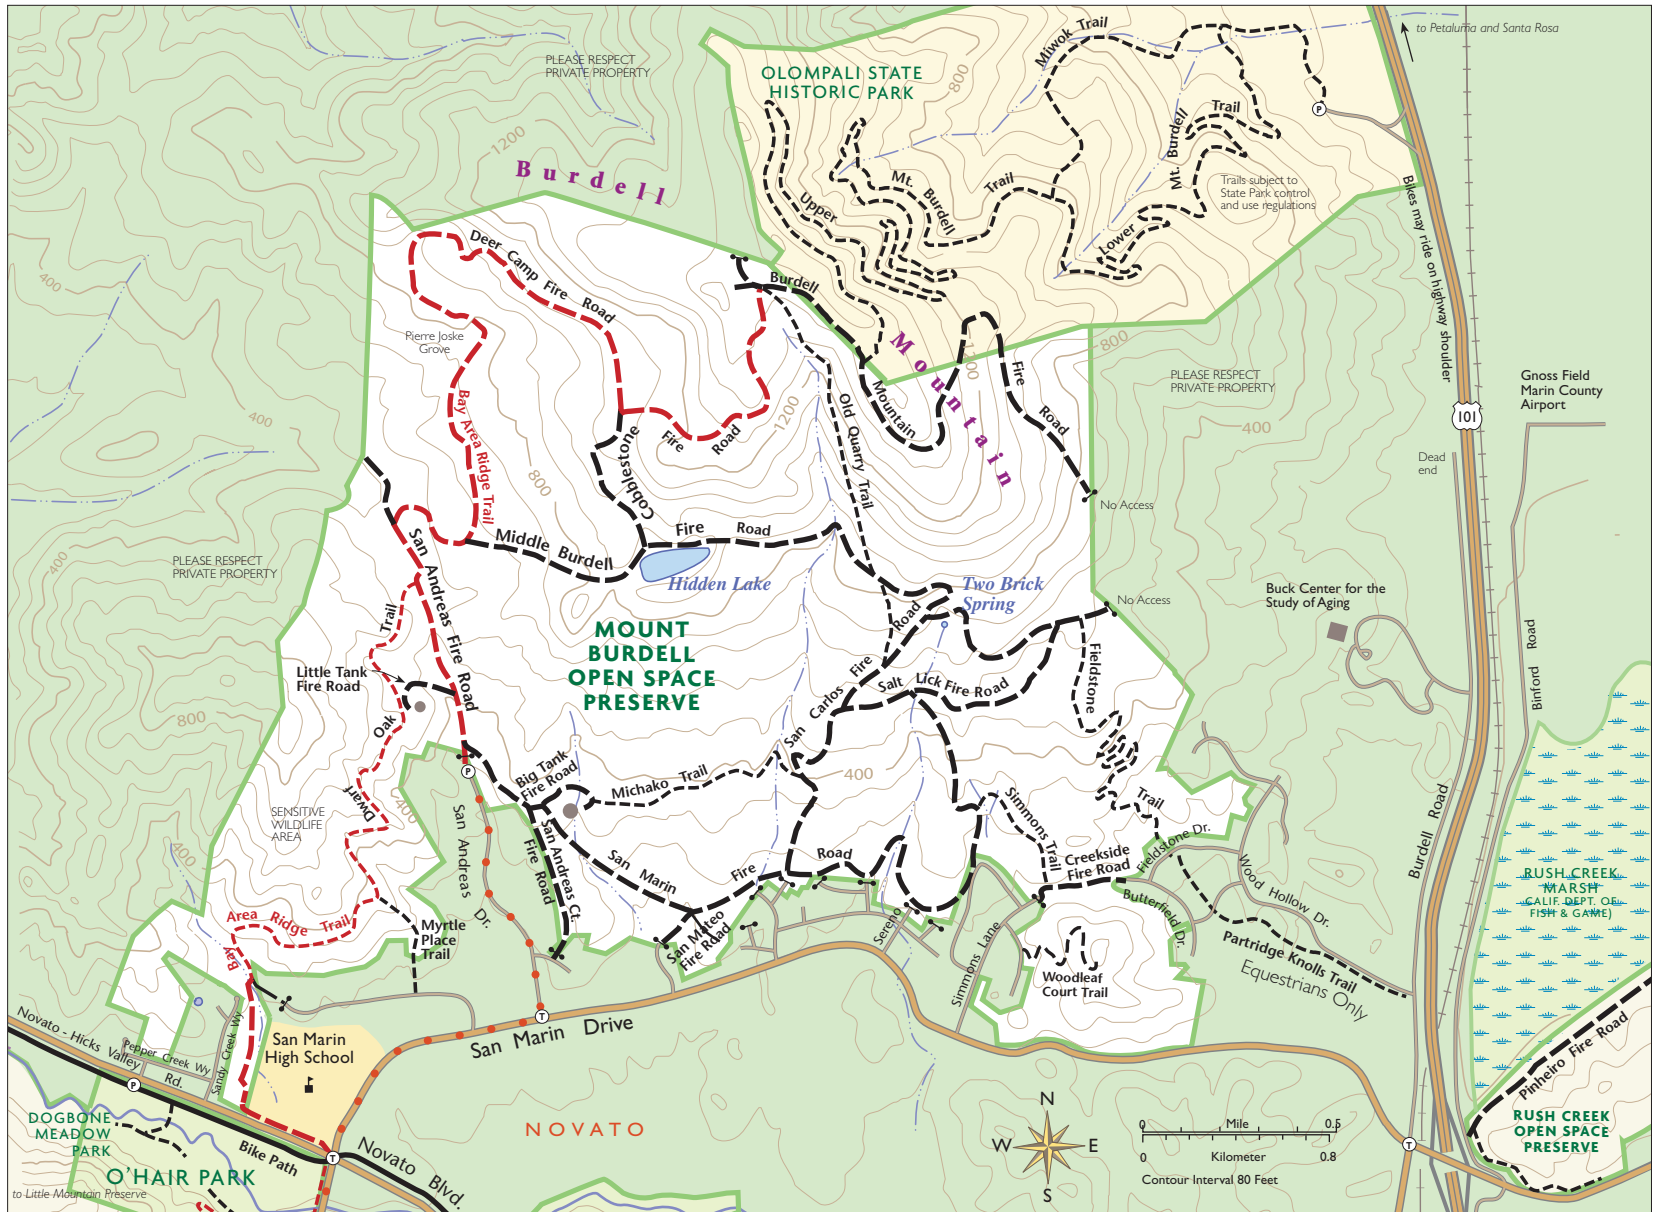

# MOUNT BURDELL OPEN SPACE PRESERVE AND OLOMPALI STATE HISTORIC PARK

- Featured MCOSD Open Space Preserve
- Adjacent MCOSD Open Space Preserve
- Other Public Land
- Watershed
- Private

- Paved Bike Path (Hikers and Bicyclists)
- Multi-Use Fire Road (Hikers, Bicyclists & Equestrians)
- Multi-Use Trail (Hikers, Bicyclists & Equestrians)
- Trail (Hikers & Equestrians)
- Hiking-Only Trail

- Regional Trails
- Freeway
- Major Road
- Local Road

- Parking Lot
- Golden Gate Transit Stop
- Stage (Marin County Transit)
- Shuttle (Marin County Transit)
- Gate
- ⛺ Picnic Area
- 🏫 School